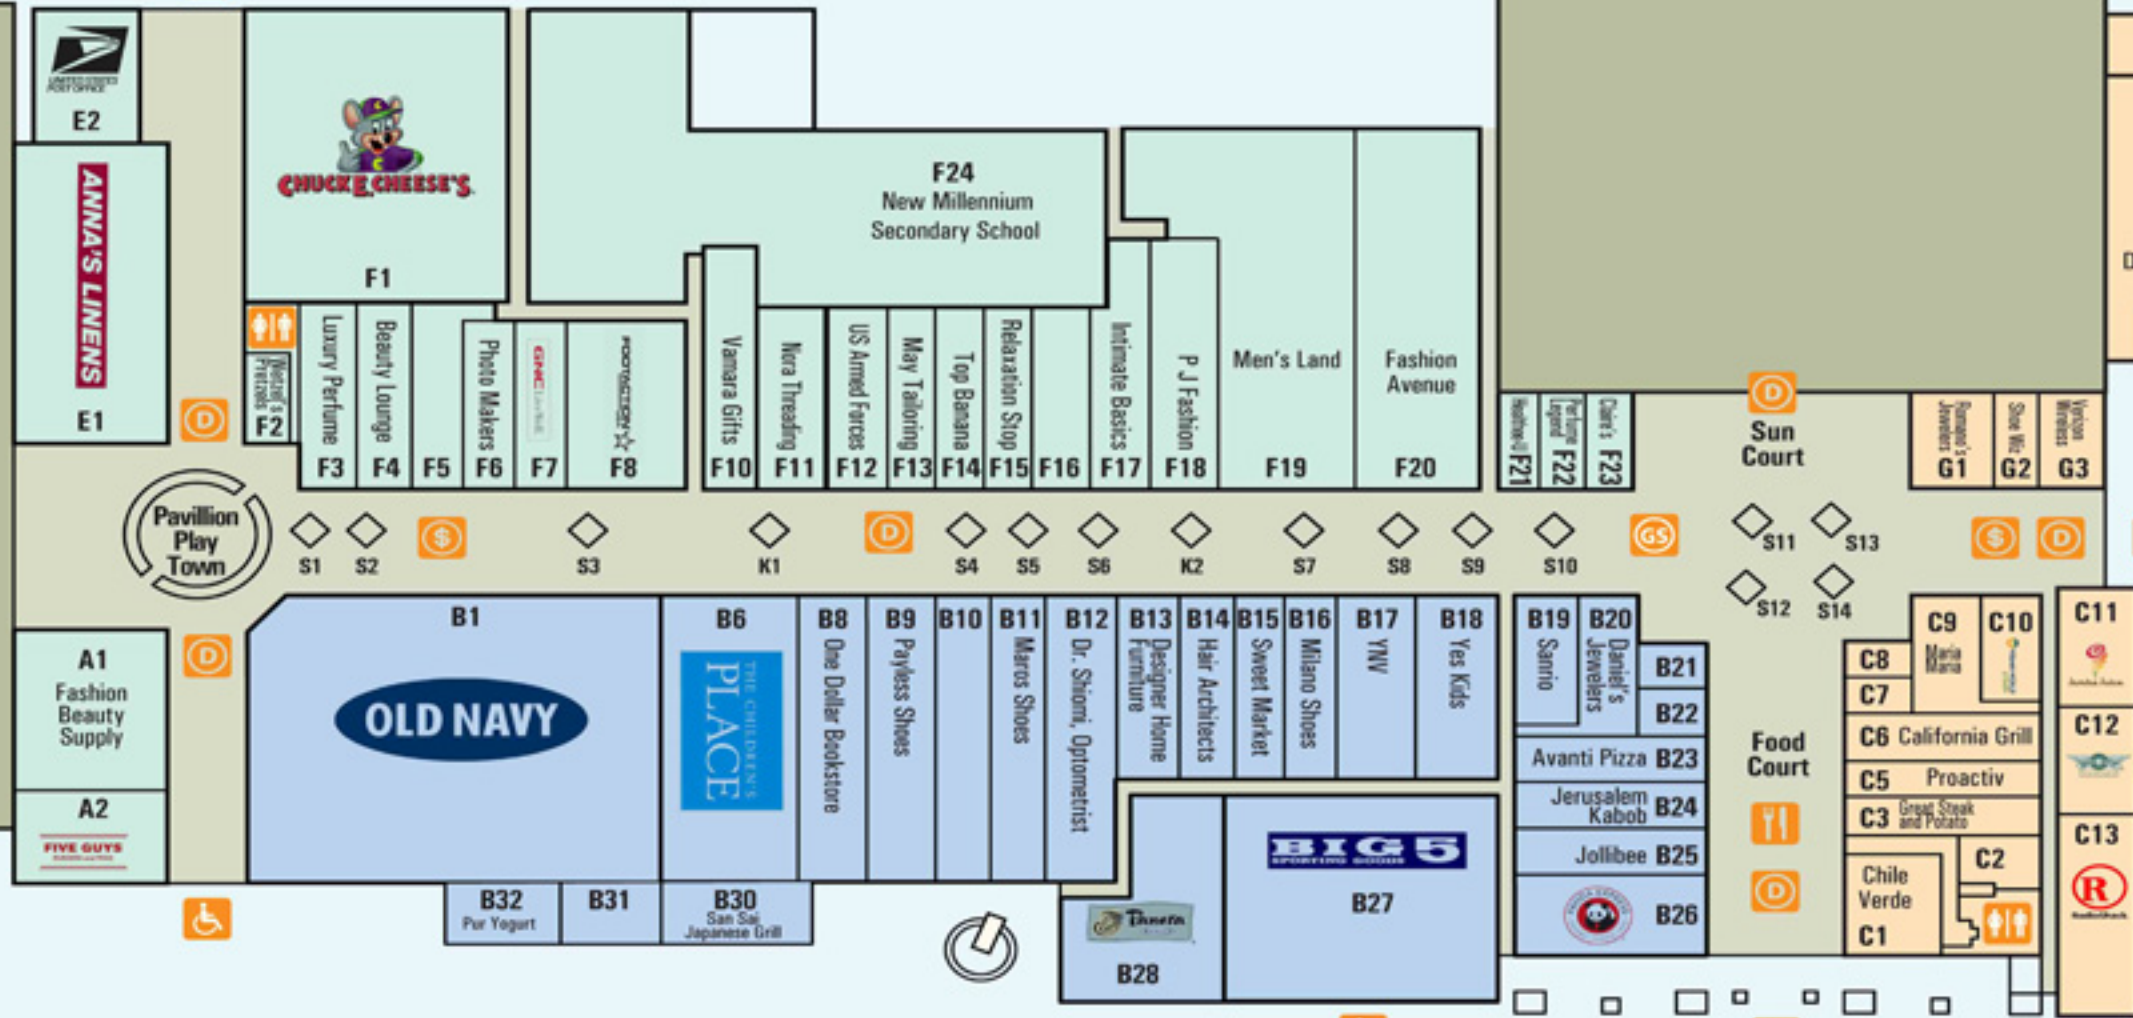

SOUTHBAY PAVILION

B21 Mrs. Fields Cookies
 B22 Hot Dog on a Stick
 C7 Cinnabon

Legend

	Handicapped Access		Guest Services
	Restaurant		Management Office
	Restroom		Directory
	ATM		Pavilion Pointe
	Public Safety		